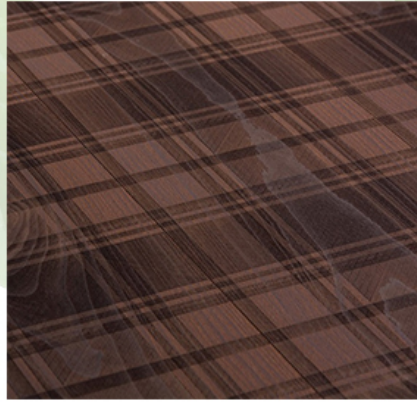

Domino LARCH natural

Carving Club