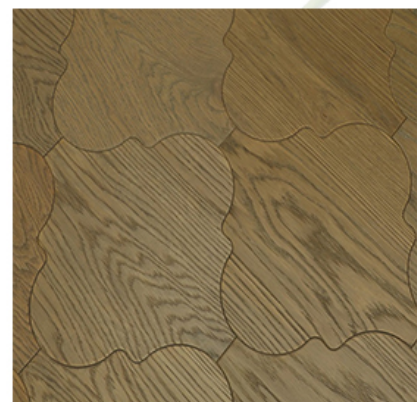

Carving Kids

Riva Mezzo

Carving Grunge

Floral Walnut

Lantern

Trape

Domino LARCH white

Domino LARCH natural