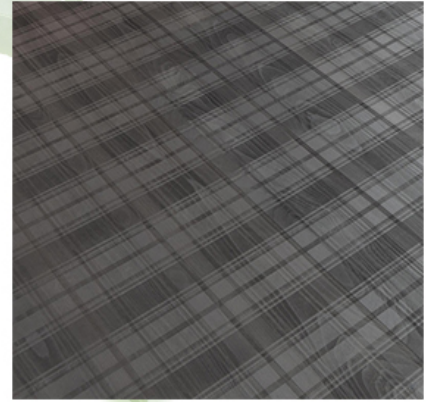

Domino ASH

Carving Club grey