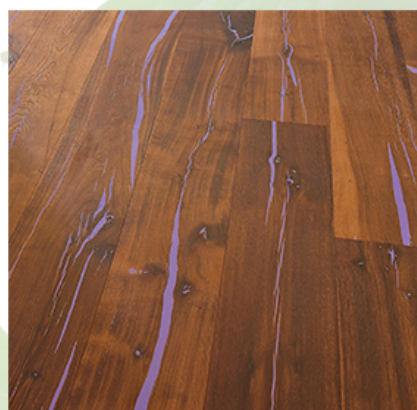

Tiger OAK CC