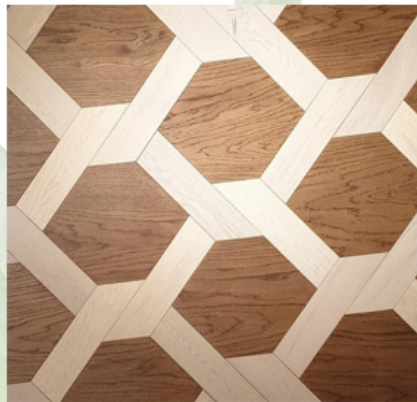

Domino ASH

Carving Check

Carving Club

Carving Club grey

Carving Empire

Carving Nana

Retro

Hexagon

Chained

Honeycomb

Mosaic

Riddle

Maze

CAPPED POLYMER DECKING

VINTAGE COLLECTION

- Wire-brushed, low-gloss finish
- 6 colors with complex yet subtle highlight & lowlights
- Available in multi-width