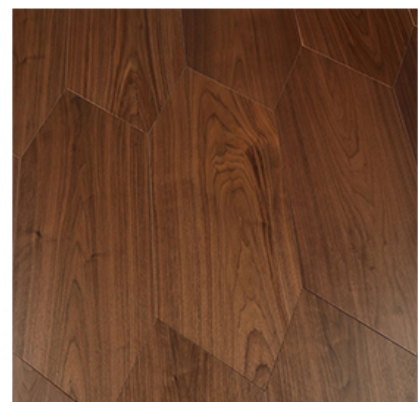

Carving Kids

Riva Mezzo

Carving Grunge

Floral Walnut

Lantern

Trape

Domino LARCH white

Domino LARCH natural